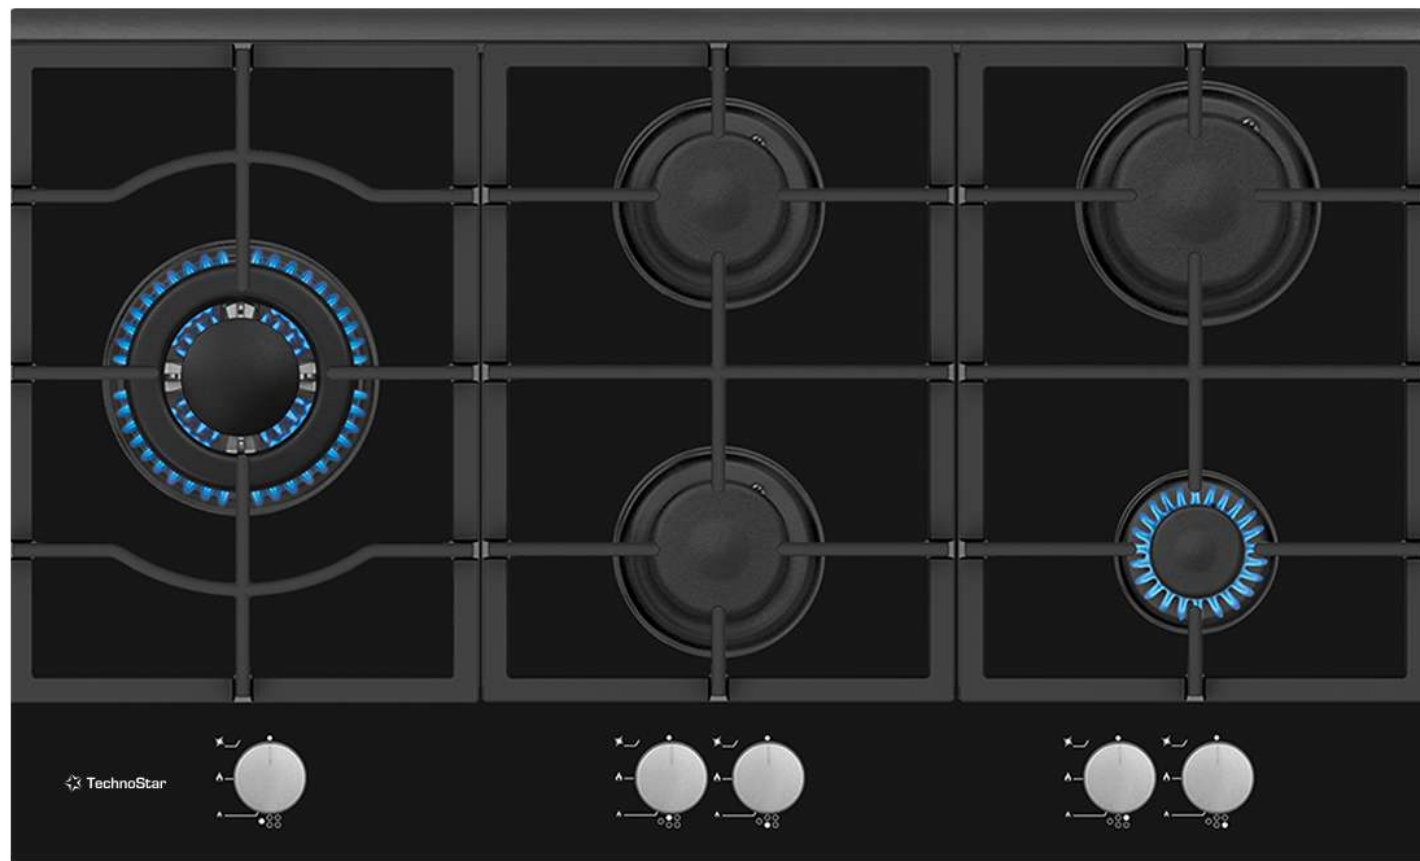

5-burner cooker

Natural gas

Dimensions

Characteristics

- 90 cm
- Black Glass
- Gas on Glass Built-in Hob
- Front Control Knobs
- Inox Painted Knobs
- Under Knob Auto Ignition
- Cast Iron Pan Support
- NG/LPG Options
- 4 Gas + 1 Wok Burner
- 1 x Wok Burner: 3500 W
- 1 x Rapid Burner: 2900 W
- 2 x Semi Rapid Burner: 1700 W
- 1 x Auxiliary Burner: 950 W