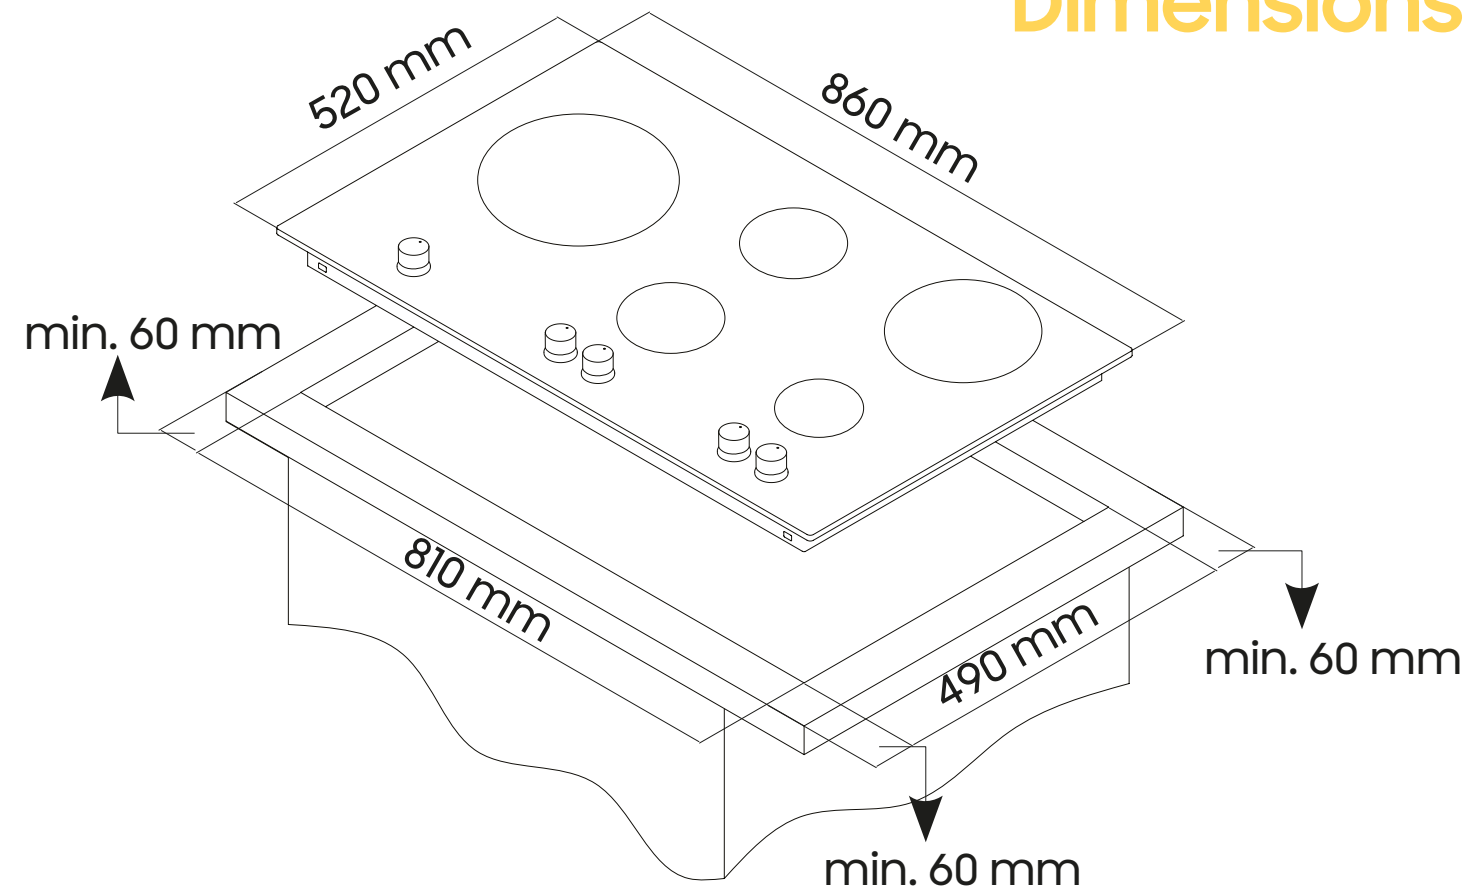

5-burner cooker

Natural gas

Dimensions

Characteristics

- 90 cm
- Black Glass
- Gas on Glass Built-in Hob
- Front Control Knobs
- Inox Painted Knobs
- Under Knob Auto Ignition
- Cast Iron Pan Support
- NG/LPG Options
- 4 Gas + 1 Wok Burner
- 1 x Wok Burner: 3500 W
- 1 x Rapid Burner: 2900 W
- 2 x Semi Rapid Burner: 1700 W
- 1 x Auxiliary Burner: 950 W