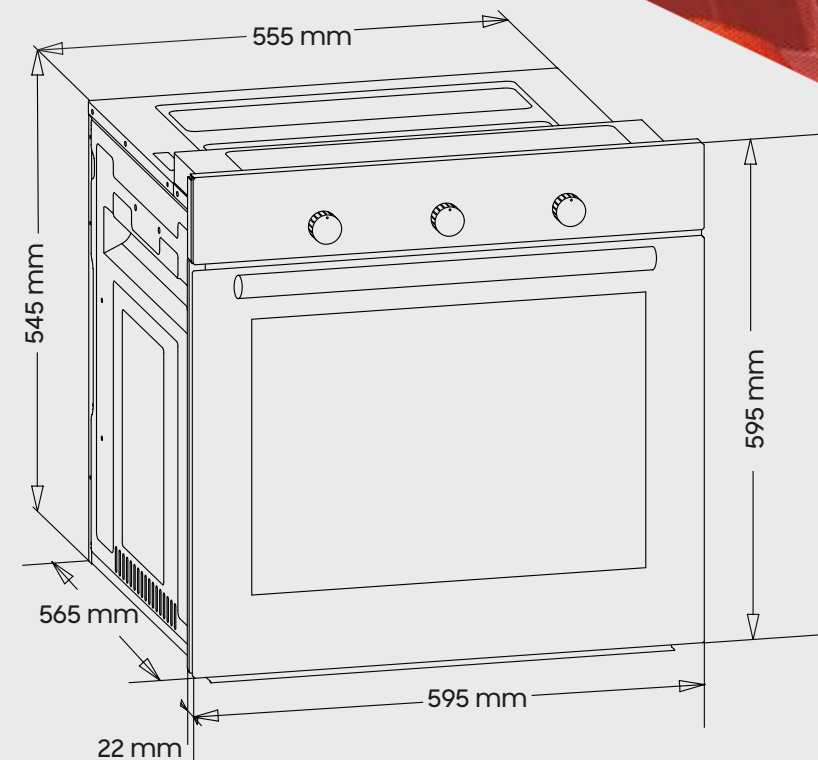

60 cm electrical built-in oven

Dimensions

Characteristics

- Lamp power: 15-20 W
- Thermostat: 40-420 / Max °C
- Lower heater: 1200 W
- Upper heater: 1200 W
- Turbo heater: 1800W
- Grill heater: Small grill 1200W | Big grill 2400 W
- Supply voltage: 220V - 240V 50/60 Hz.