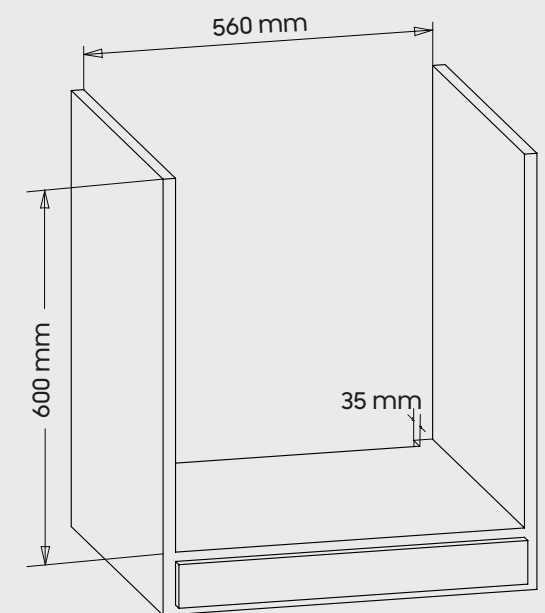

60 cm electrical built-in oven

Dimensions

Characteristics

- Lamp power: 15-20 W
- Thermostat: 40-420 / Max °C
- Lower heater: 1200 W
- Upper heater: 1200 W
- Turbo heater: 1800W
- Grill heater: Small grill 1200W | Big grill 2400 W
- Supply voltage: 220V - 240V 50/60 Hz.