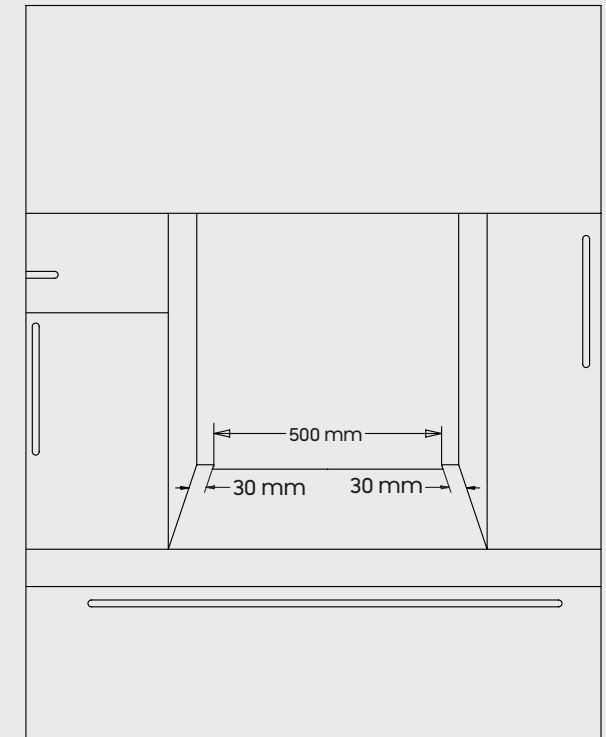

60 cm electrical built-in oven

Dimensions

Characteristics

- Lamp power: 15-20 W
- Thermostat: 40-420 / Max °C
- Lower heater: 1200 W
- Upper heater: 1200 W
- Turbo heater: 1800W
- Grill heater: Small grill 1200W | Big grill 2400 W
- Supply voltage: 220V - 240V 50/60 Hz.