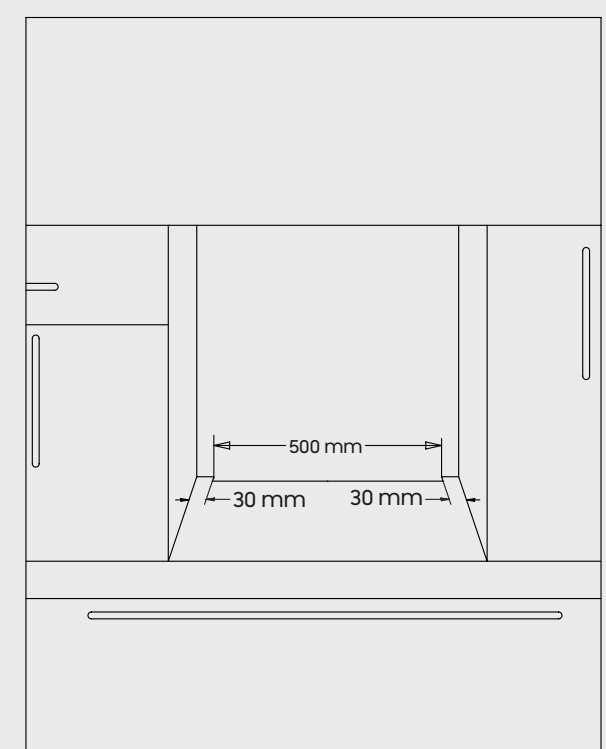

60 cm gas built-in oven

Dimensions

Characteristics

- GN/LPG options
- 90 cm
- Static gas oven (gas oven with grill gas)
- Stainless steel finish
- Auto ignition knob
- Termostato + Ffd
- Painted Stainless Steel Handles
- Aluminum handle
- Removable glass door
- Easy to clean enameled cavity
- Rotisserie
- 1 Deep Tray, 1 Rack
- 1 standard tray, 1 rack