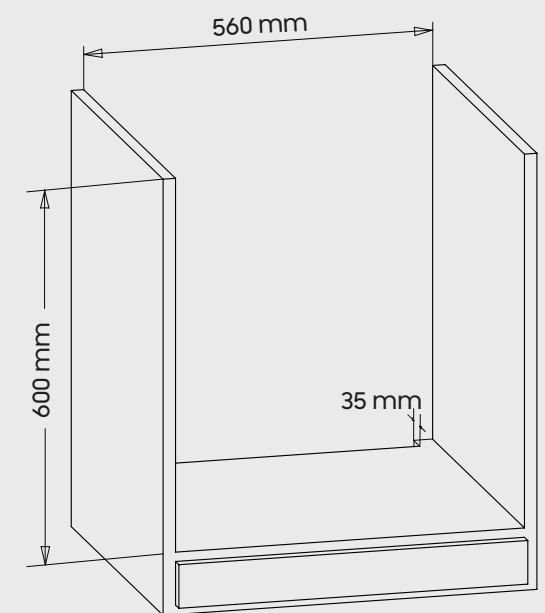

60 cm gas built-in oven

Dimensions

Characteristics

- GN/LPG options
- 90 cm
- Static gas oven (gas oven with grill gas)
- Stainless steel finish
- Auto ignition knob
- Termostato + Ffd
- Painted Stainless Steel Handles
- Aluminum handle
- Removable glass door
- Easy to clean enameled cavity
- Rotisserie
- 1 Deep Tray, 1 Rack
- 1 standard tray, 1 rack