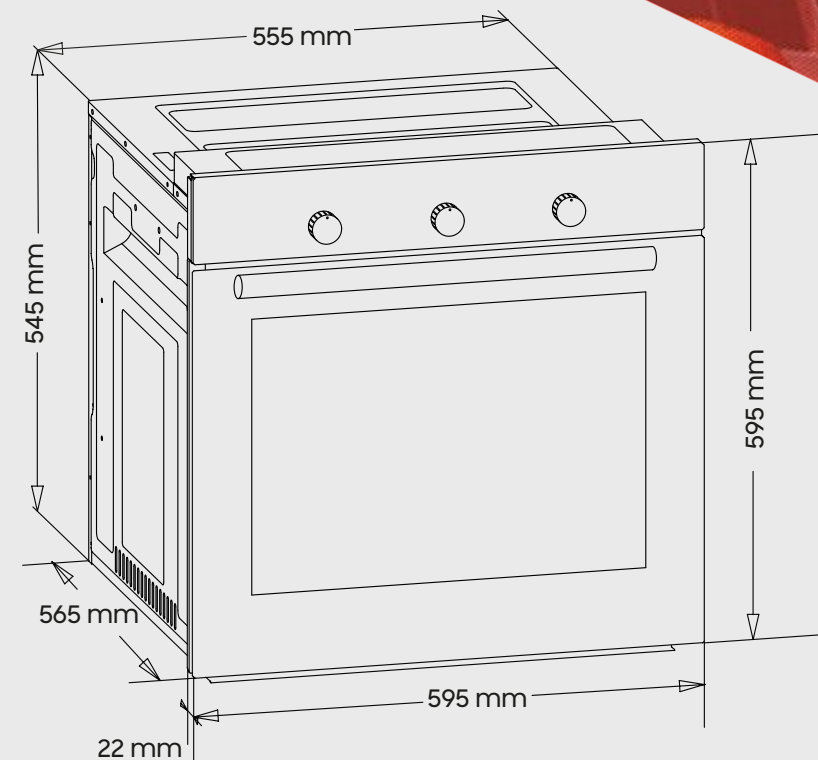

60 cm gas built-in oven

Dimensions

Characteristics

- GN/LPG options
- 90 cm
- Static gas oven (gas oven with grill gas)
- Stainless steel finish
- Auto ignition knob
- Termostato + Ffd
- Painted Stainless Steel Handles
- Aluminum handle
- Removable glass door
- Easy to clean enameled cavity
- Rotisserie
- 1 Deep Tray, 1 Rack
- 1 standard tray, 1 rack