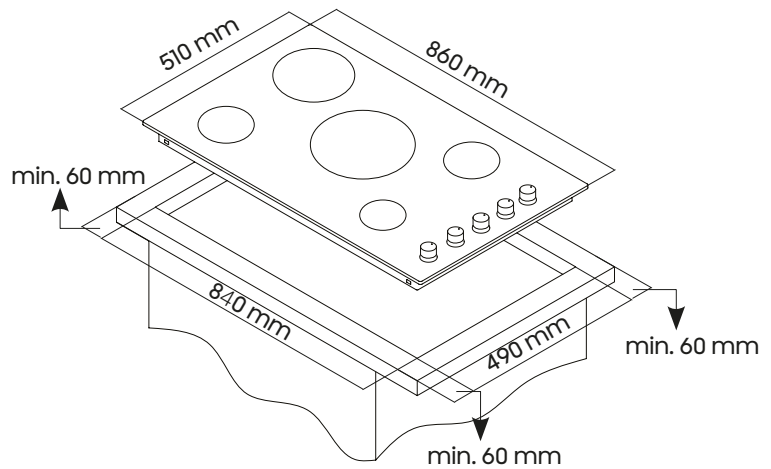

5-burner cooker

Natural gas/GLP

Characteristics

- 90 cm
- Stainless steel kitchen
- 5 gas burners
- Cast Iron Skillet Stand
- Under the auto ignition knob
- Front control
- 1 x fast burner: 3000 W
- 2 x semi-fast burner: 1750 W
- 1 x Auxiliary Burner: 1000 W
- 1 x WOK burner